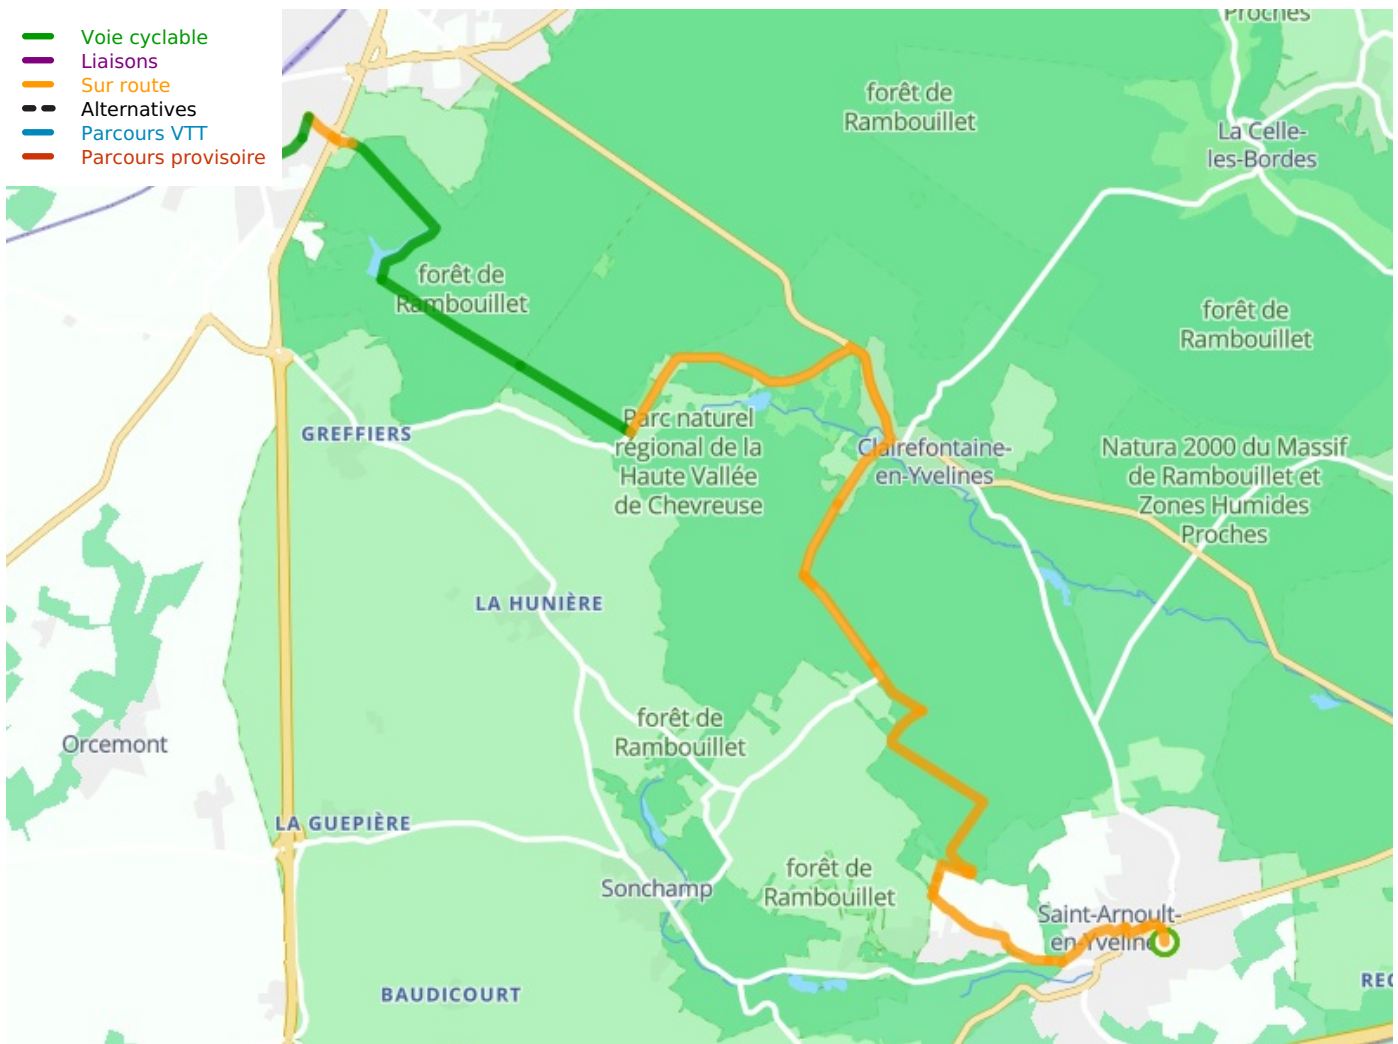

**Départ
St-Arnould**

**Arrivée
Rambouillet**