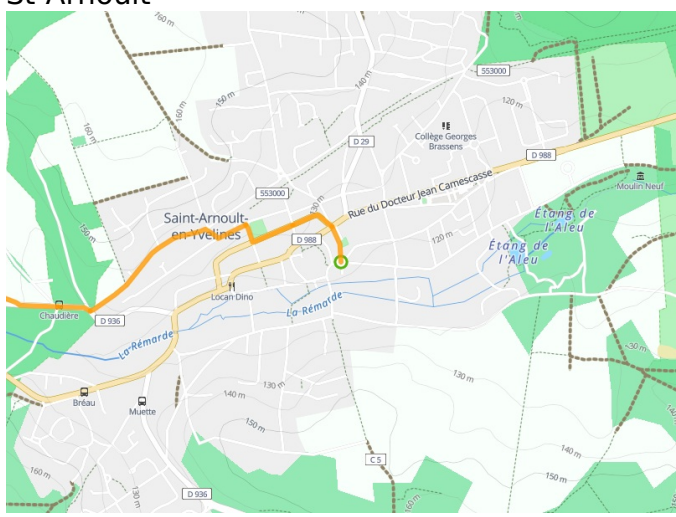

**Départ
St-Arnould**